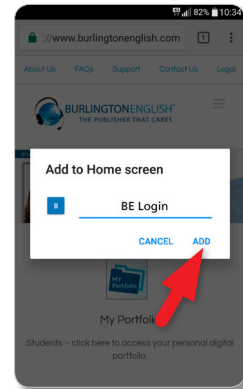

## How to add a shortcut to your home screen for **Android**

1 Open Chrome and enter the BurlingtonEnglish website, [www.BurlingtonEnglish.com](http://www.BurlingtonEnglish.com).

2 Tap the BE Login button.

3 Tap the menu button.

4 Tap "Add to Home screen".

5 Edit the name in the place provided. Type in "BE Login".

6 Tap "Add".

7 The shortcut will now appear on your screen.