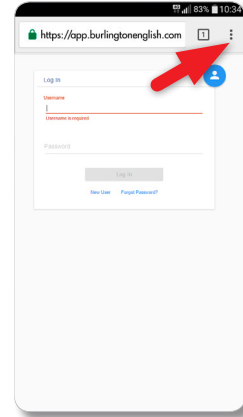

## How to add a shortcut to your home screen for **Android**

1 Open Chrome and enter the BurlingtonEnglish website, [www.BurlingtonEnglish.com](http://www.BurlingtonEnglish.com).

2 Tap the BE Login button.

3 Tap the menu button.

4 Tap "Add to Home screen".

5 Edit the name in the place provided. Type in "BE Login".

6 Tap "Add".

7 The shortcut will now appear on your screen.