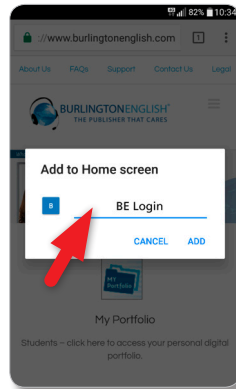

## How to add a shortcut to your home screen for **Android**

1 Open Chrome and enter the BurlingtonEnglish website, [www.BurlingtonEnglish.com](http://www.BurlingtonEnglish.com).

2 Tap the BE Login button.

3 Tap the menu button.

4 Tap "Add to Home screen".

5 Edit the name in the place provided. Type in "BE Login".

6 Tap "Add".

7 The shortcut will now appear on your screen.