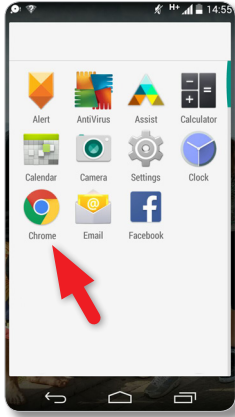

## How to add a shortcut to your home screen for **Android**

1 Open Chrome and enter the BurlingtonEnglish website, [www.BurlingtonEnglish.com](http://www.BurlingtonEnglish.com).

2 Tap the BE Login button.

3 Tap the menu button.

4 Tap "Add to Home screen".

5 Edit the name in the place provided. Type in "BE Login".

6 Tap "Add".

7 The shortcut will now appear on your screen.