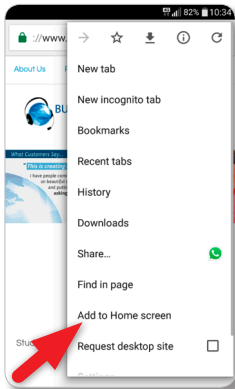

## How to add a shortcut to your home screen for **Android**

1 Open Chrome and enter the BurlingtonEnglish website, [www.BurlingtonEnglish.com](http://www.BurlingtonEnglish.com).

2 Tap the BE Login button.

3 Tap the menu button.

4 Tap "Add to Home screen".

5 Edit the name in the place provided. Type in "BE Login".

6 Tap "Add".

7 The shortcut will now appear on your screen.