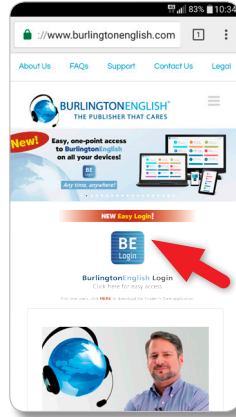

## How to add a shortcut to your home screen for **Android**

1 Open Chrome and enter the BurlingtonEnglish website, [www.BurlingtonEnglish.com](http://www.BurlingtonEnglish.com).

2 Tap the BE Login button.

3 Tap the menu button.

4 Tap "Add to Home screen".

5 Edit the name in the place provided. Type in "BE Login".

6 Tap "Add".

7 The shortcut will now appear on your screen.